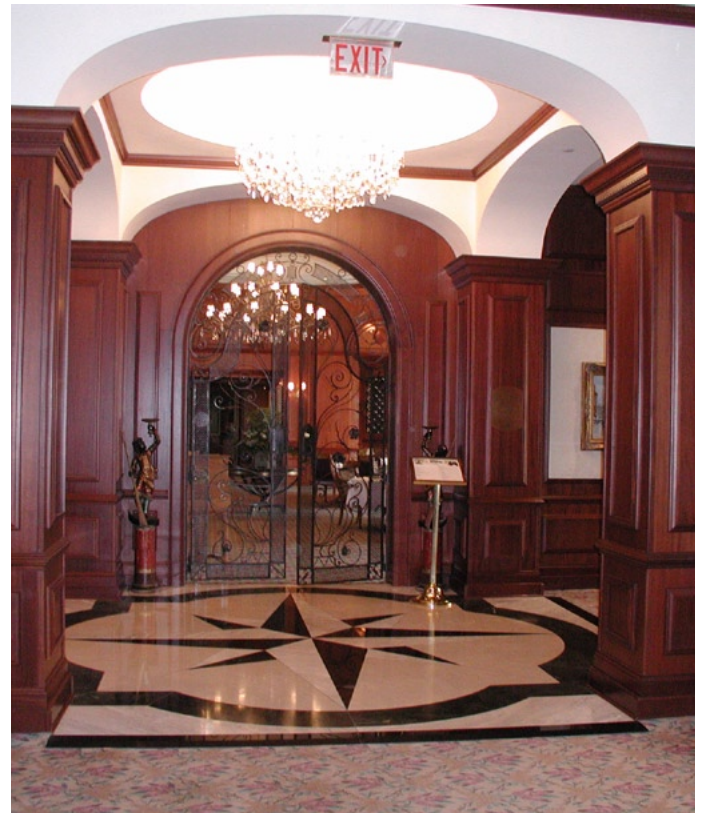

Project

Nemacolin Woodlands Chateau LaFayette Farmington, PA

As one of North America's premier resorts, Nemacolin Woodlands Chateau LaFayette stands apart from the crowd with exquisite custom fixtures and highly detailed craftsmanship that make visiting Chateau LaFayette a pleasant and memorable experience.

Team

Architect: Hughes Design - Mclean, VA

Craftsmanship

French Bistro: bar units, four wine units with built-in seating, and fourty-foot diameter segmented soffit.

Well over 2 miles of running trim create an inviting atmosphere in one of North America's premier resorts.

Cigar Bar: custom cigar lockers, fire place mantel, and humidor units for cigar display and sale.

Hospitality

Customer Satisfaction

"The attention to detail shown by Giffin and its employees both in the shop and in the field is what makes a project of this size, quality, and complexity successful... Giffin has continually met or exceeded our expectations where it counts, on the job."