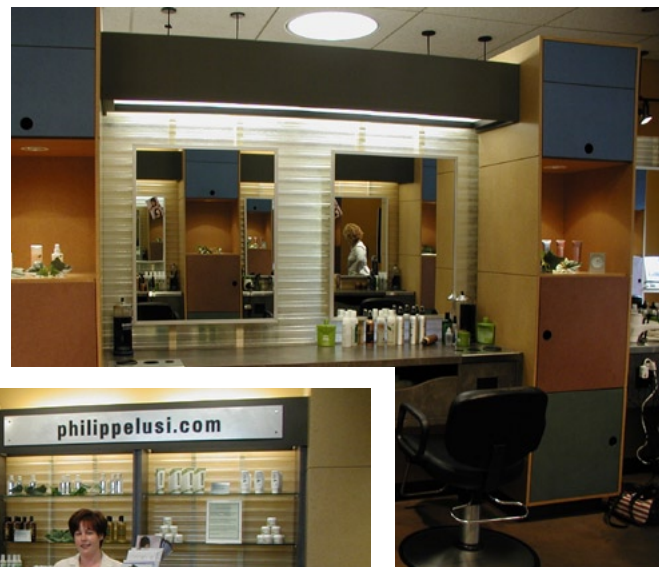

Project

Philip Pelusi Phyto-Life Salon Robinson Township, PA - The Mall at Robinson

By utilizing and combining many different materials and techniques, Giffin's craftsmen were able to showcase their expertise and careful attention to detail to create unique fixtures that allow stylists to sell products while providing services. Pelusi's choice of Giffin Interior & Fixture for this salon demonstrates the high quality work and customer satisfaction that Giffin is known for.

Team

Architect: Morosco & Associates
 General Contractor: Carpenter Construction

Craftsmanship

Retail

The fifteen foot long cash wrap has space for three cashiers, while also serving as a product display case.